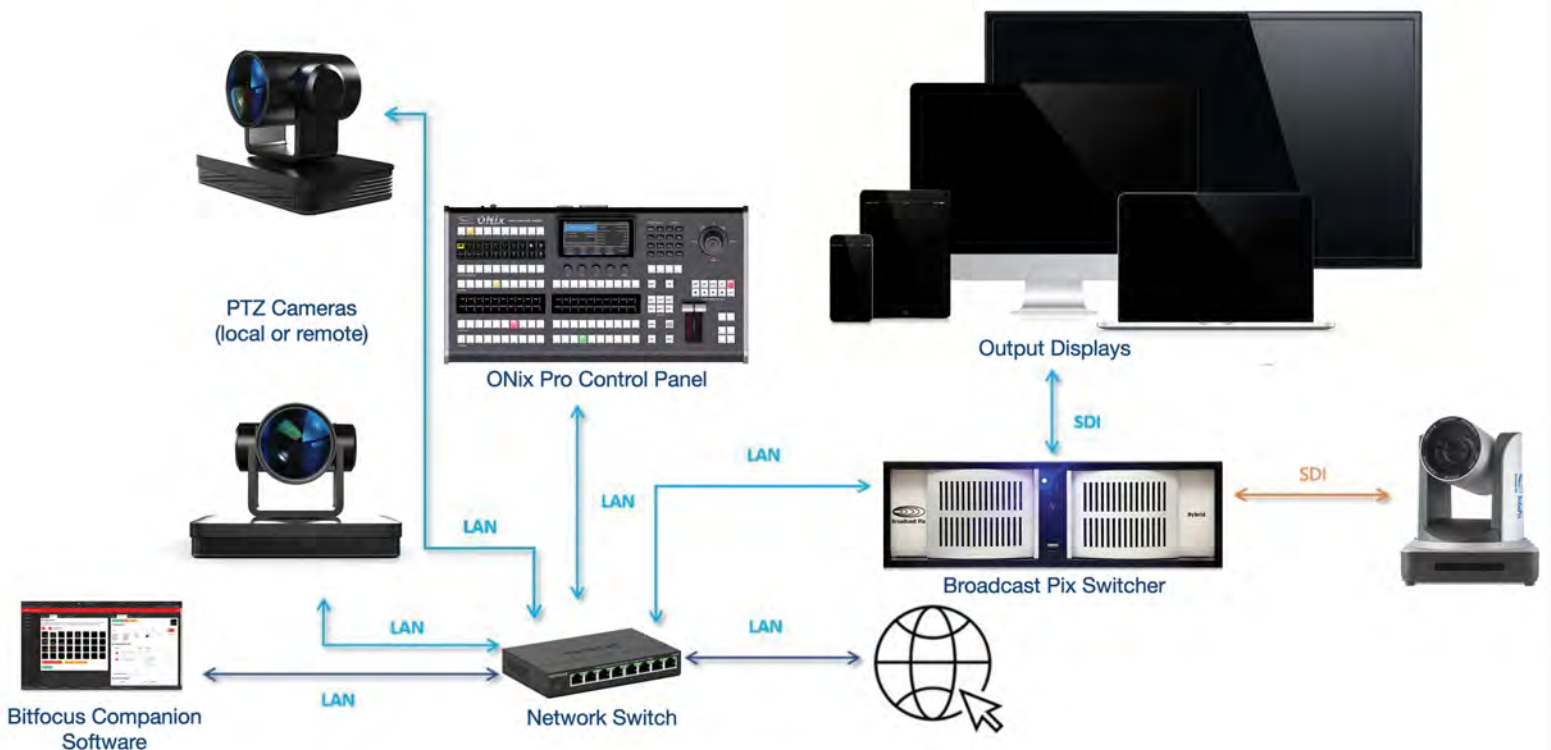

### System Workflow

The ONix Pro Control Panel provides tactile control of Broadcast Pix systems throughout the entire production workflow.

The panel is designed for use with Broadcast systems running V10.3 Live Production Software or later.

#### TAKE TOTAL CONTROL

Control live production functions directly from the panel or alongside the Broadcast Pix BPView Multi-Viewer or Commander Browser-based UI for expanded system monitoring and control.

#### CONNECT & CONTROL

Take control of additional devices and systems through the following connections:

- LAN (RJ-45 with PoE+)
- RS-232 / RS-422 / RS-485
- USB 2.0

#### EXPAND YOUR CONTROL

The ONix Pro Control Panel supports control of many compatible devices, enabling fully integrated AV workflows across production, streaming, and facility control systems.