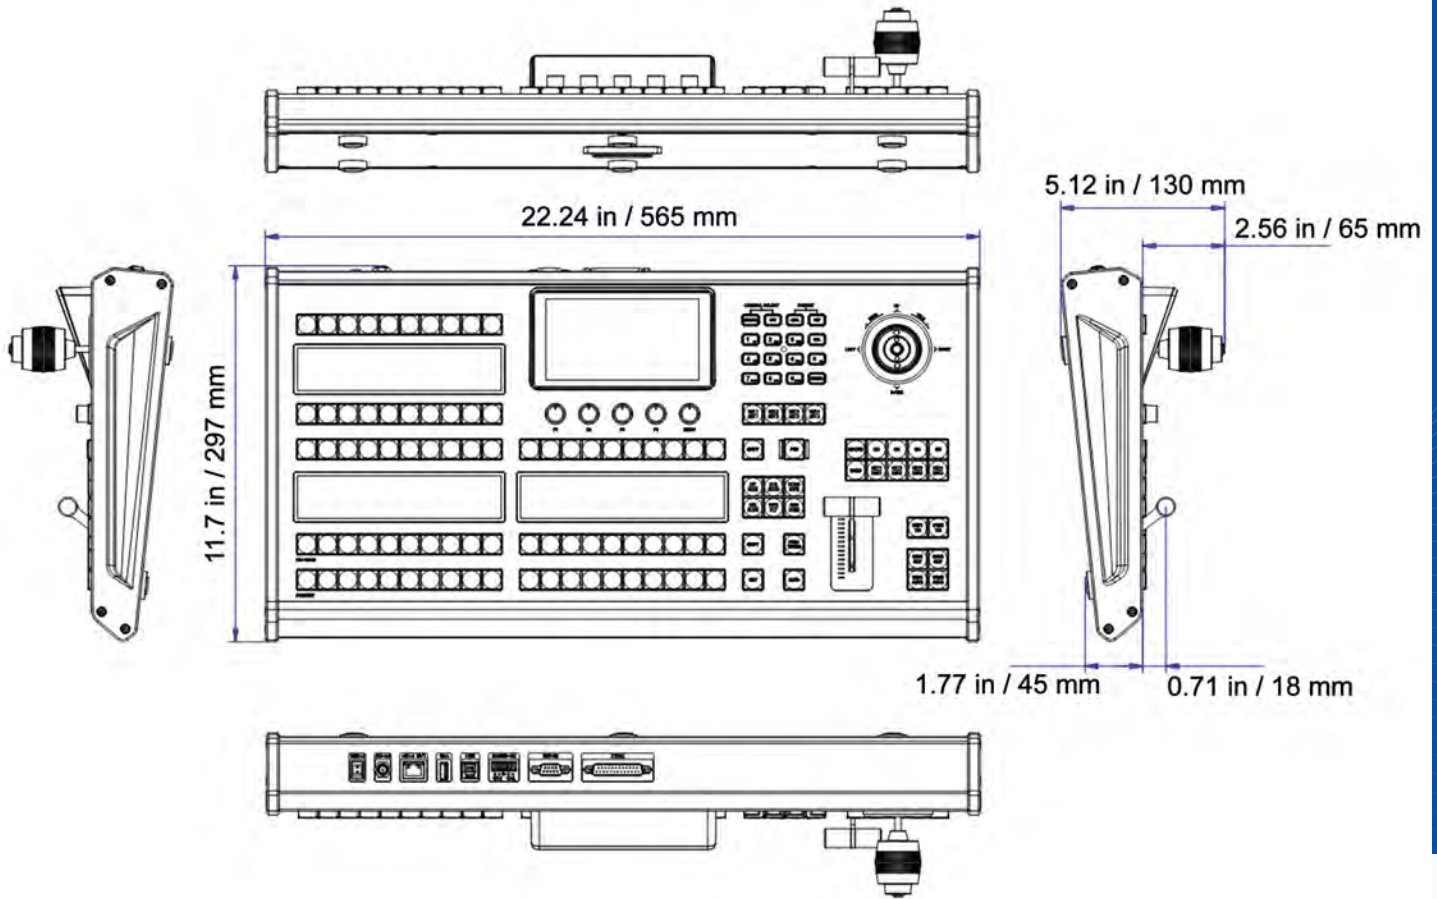

## Technical Specifications

The ONix Pro Control Panel	
Video Source Control	Up to 40 Preview channels + 40 channels PVW
Transition & Effect Functions	CUT, MIX, FX, Fade to Black, MACRO, Clip 1, Clip 2, CG 1, CG 2, Still 1, Still 2, Logo 1, Logo 2
Keyer Buttons	KEY 1, KEY 2, KEY 3, KEY 4, KEY 5, KEY 6
Assignment Controls	Up to 6 Keys + AUX
Joystick Control	4D precision for PTZ camera operation
Knobs	Three-dimensional rotary knobs for multi-parameter adjustments and audio control with push-to-mute functionality
Tally Support	12-channel wired + 12-channel optional wireless (red/green)
Connectivity	Supports LAN workflows with Bitfocus Companion and MIDI over USB.
Power	DC 12V, 1.7A, 20.4W (PoE supported)
Physical	565 × 297 × 130 mm (22.2 × 11.7 × 5.1 in, including T-BAR height), 6.8 kg (15 lbs)
Operating Environment	Indoor use, -10°C to 40°C

## Dimensions